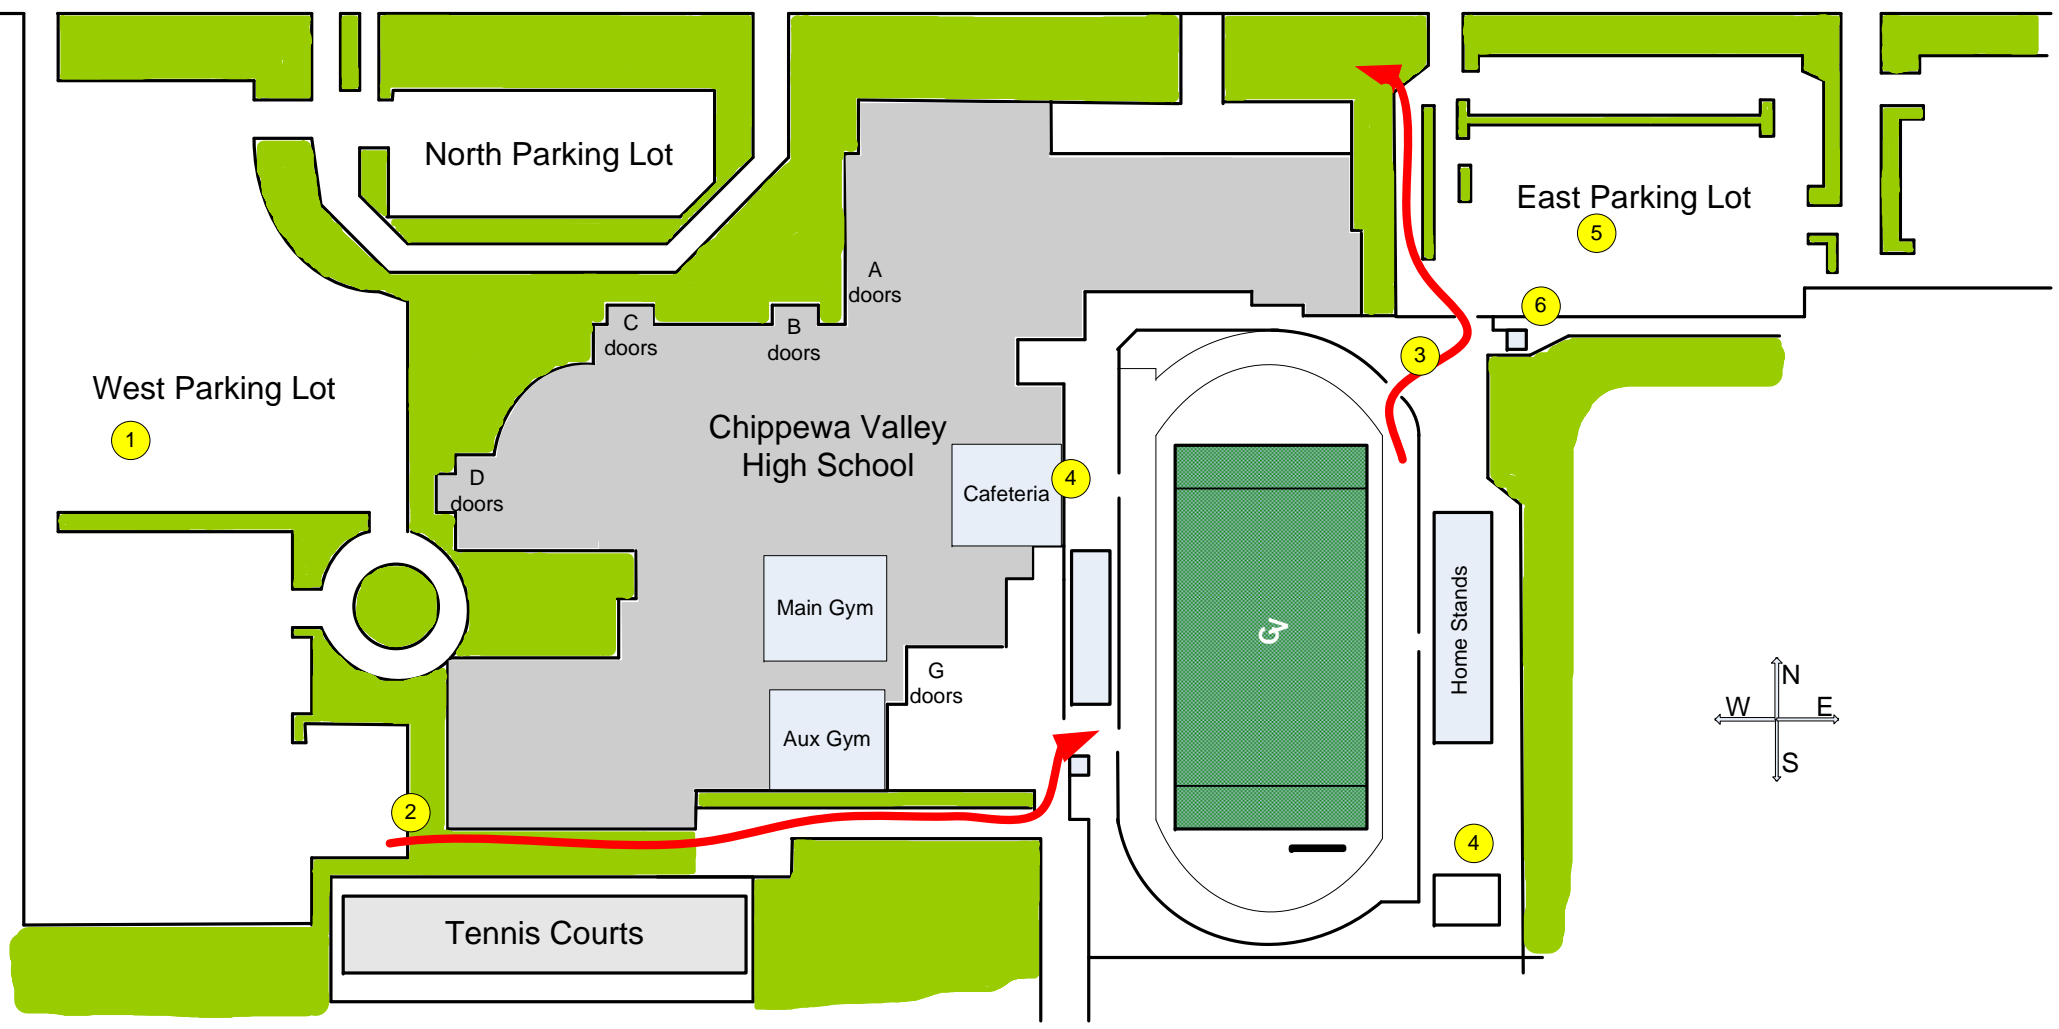

◀ To Garfield Rd.

To Romeo Plank Rd. ▶

19 Mile Road

1 Marching Band Bus & Trailer Parking

2 Unit Check-in & Stadium Entrance

3 Stadium Exit (note: 10 ft height limit)

4 Concessions

5 Spectator Parking

6 Spectator Entrance