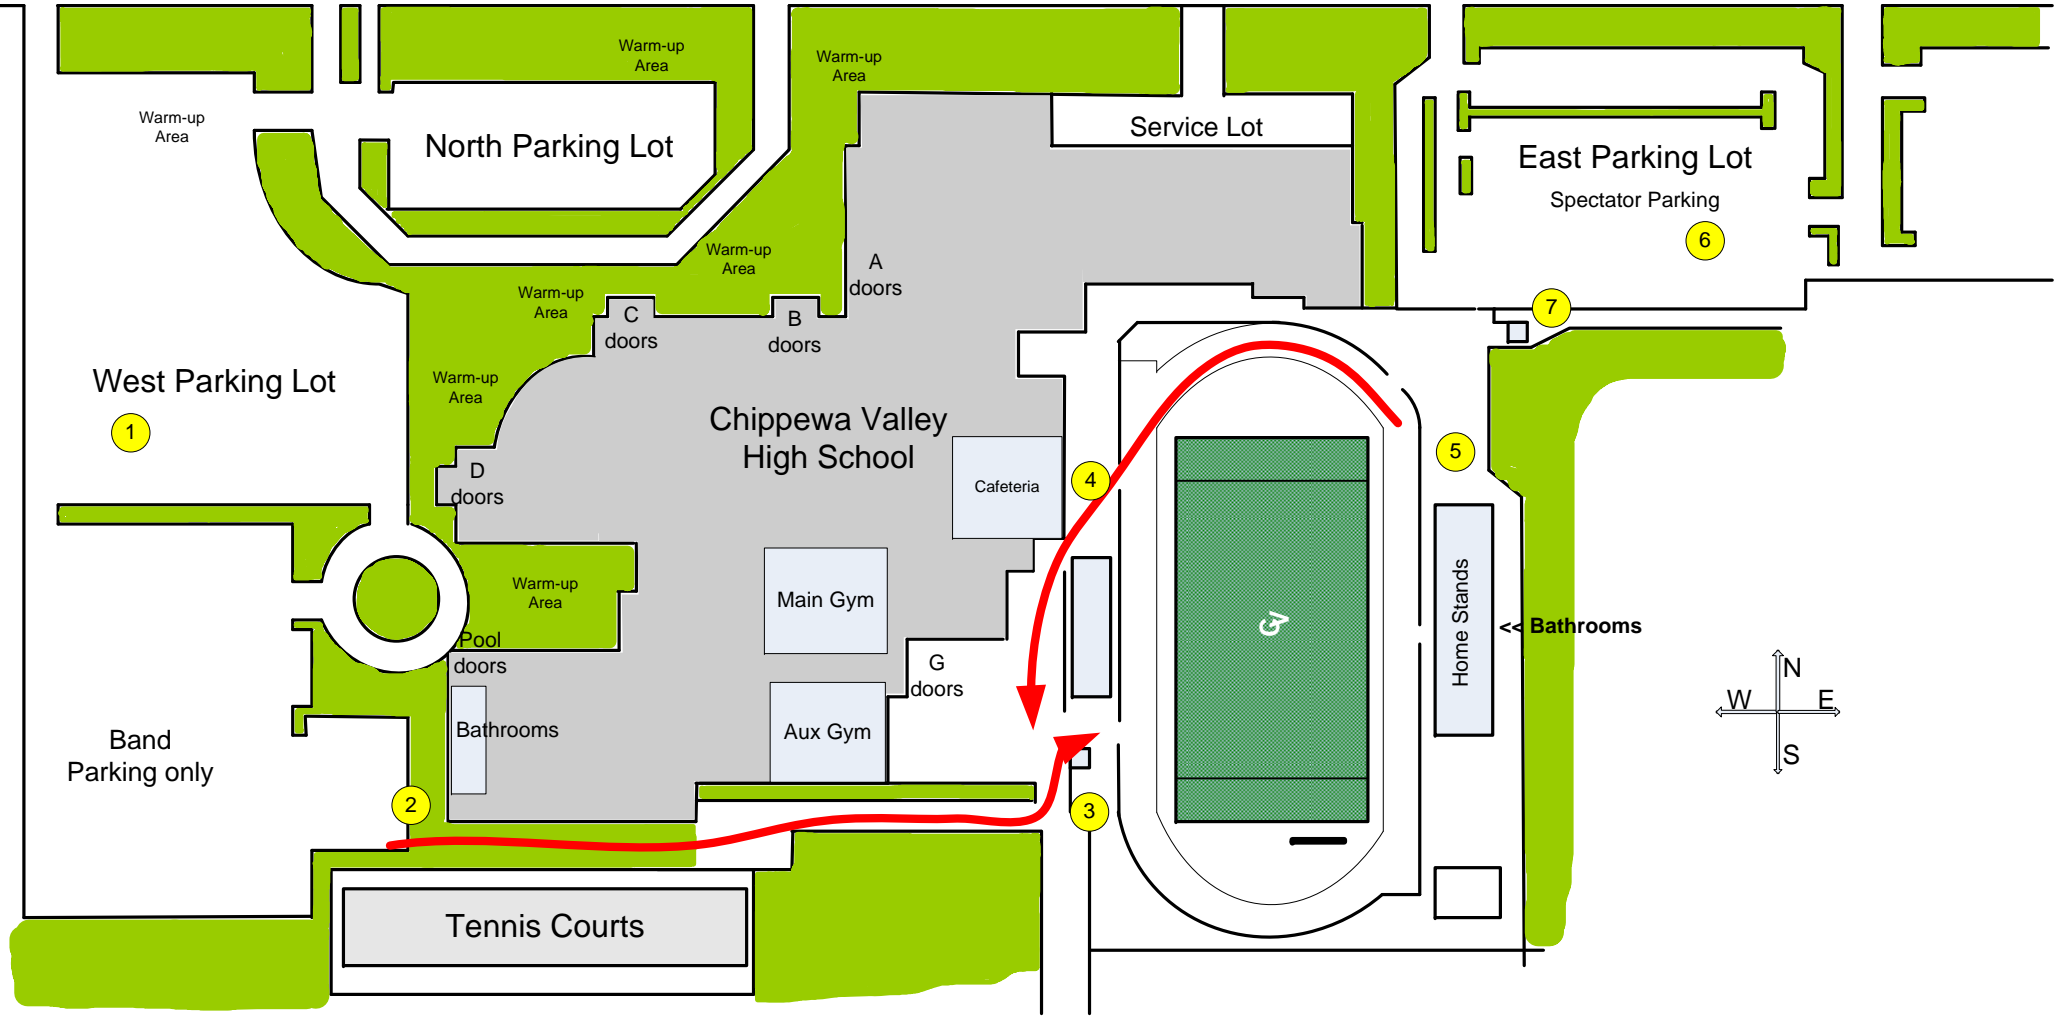

◀ To Garfield Rd.

To Romeo Plank Rd. ▶

19 Mile Road

- ① Marching Band Bus & Trailer Parking
- ② Unit Check-in
- ③ Stadium Entrance

- ④ Stadium Exit
- ⑤ Concessions & Fundraiser booths

- ⑥ Spectator Parking
- ⑦ Spectator Entrance